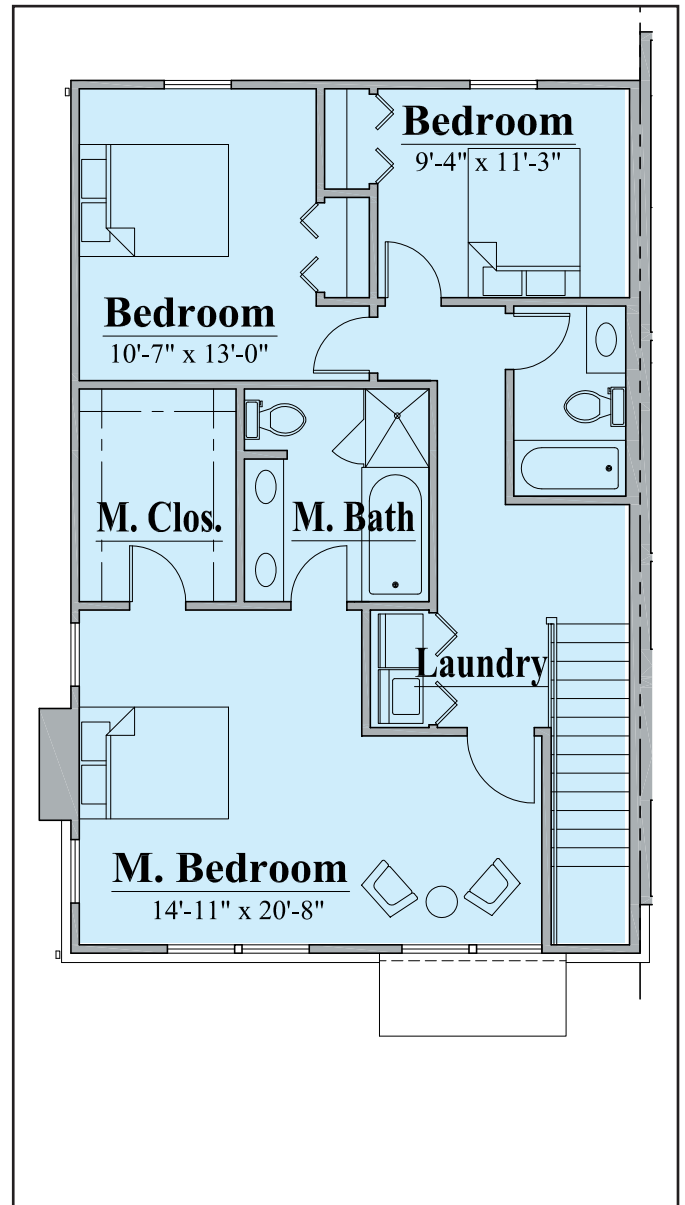

COMPTON
GATE

TOWNHOMES

2211 South Grand Boulevard
St. Louis, Missouri 63104

#406

All square footages are approximate. Plans subject to change without notice.