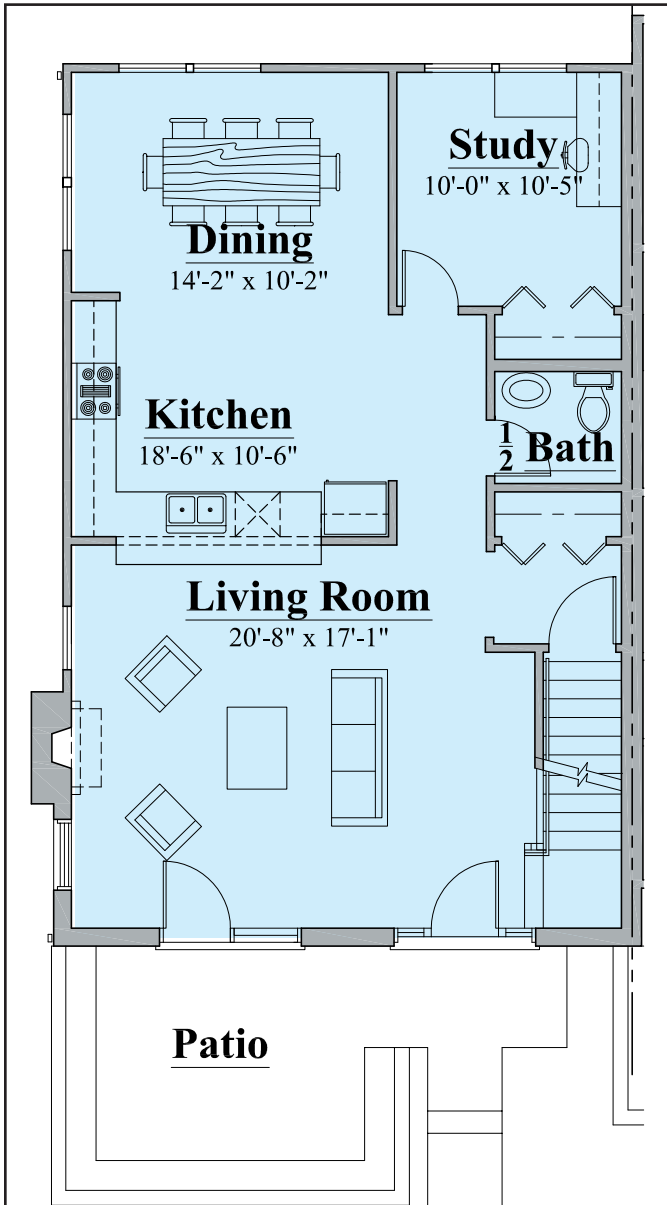

COMPTON
GATE

TOWNHOMES

2211 South Grand Boulevard
St. Louis, Missouri 63104

#406

All square footages are approximate. Plans subject to change without notice.