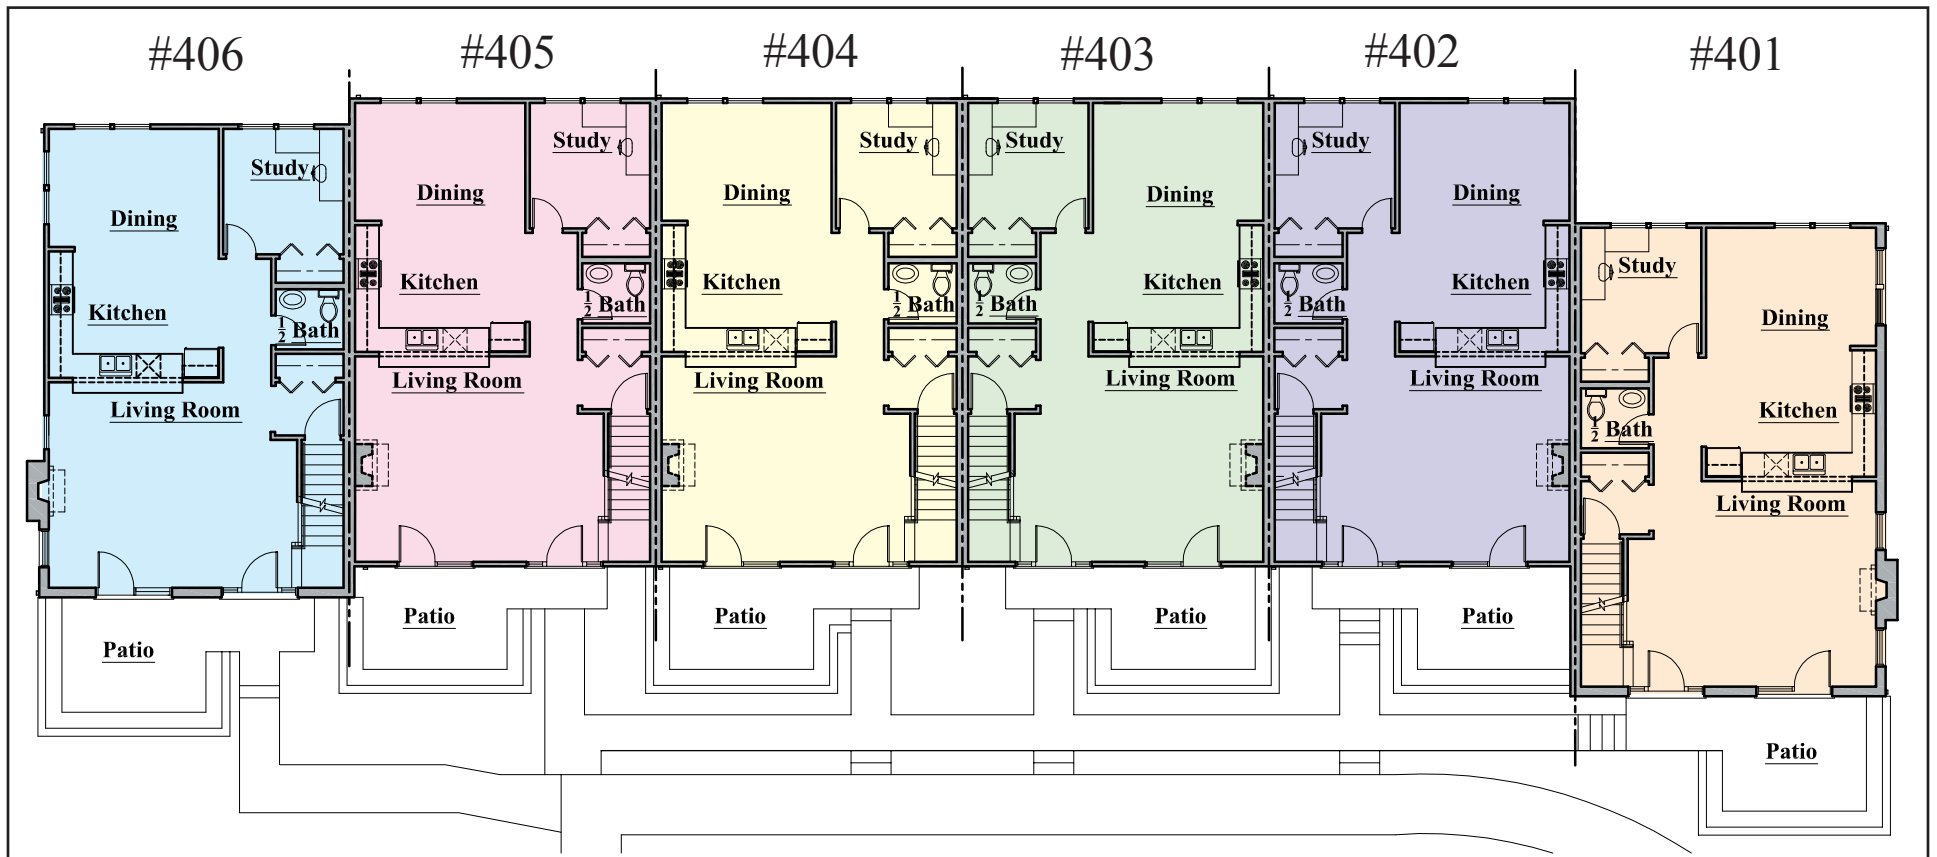

**COMPTON**  
→ **GATE** ←  
TOWNHOMES

2211 South Grand Boulevard  
St. Louis, Missouri 63104

First Floor

All square footages are approximate. Plans subject to change without notice.