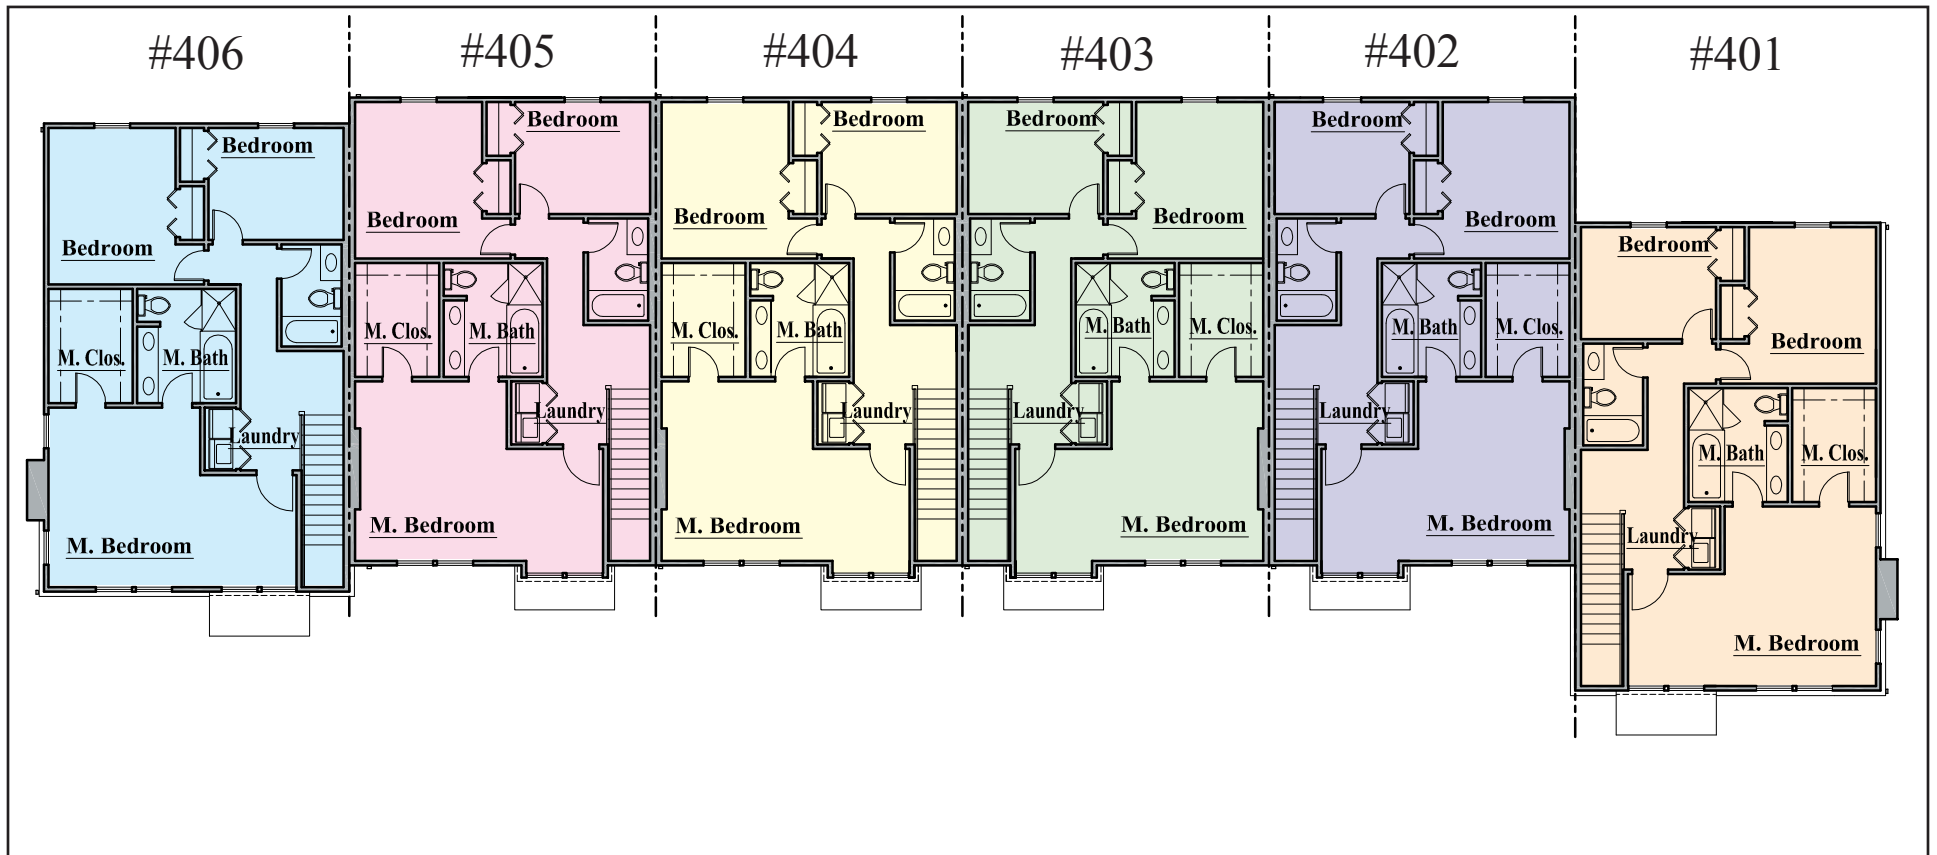

  
**COMPTON**  
 → **GATE** ←  
**TOWNHOMES**

2211 South Grand Boulevard  
St. Louis, Missouri 63104

Second Floor

All square footages are approximate. Plans subject to change without notice.